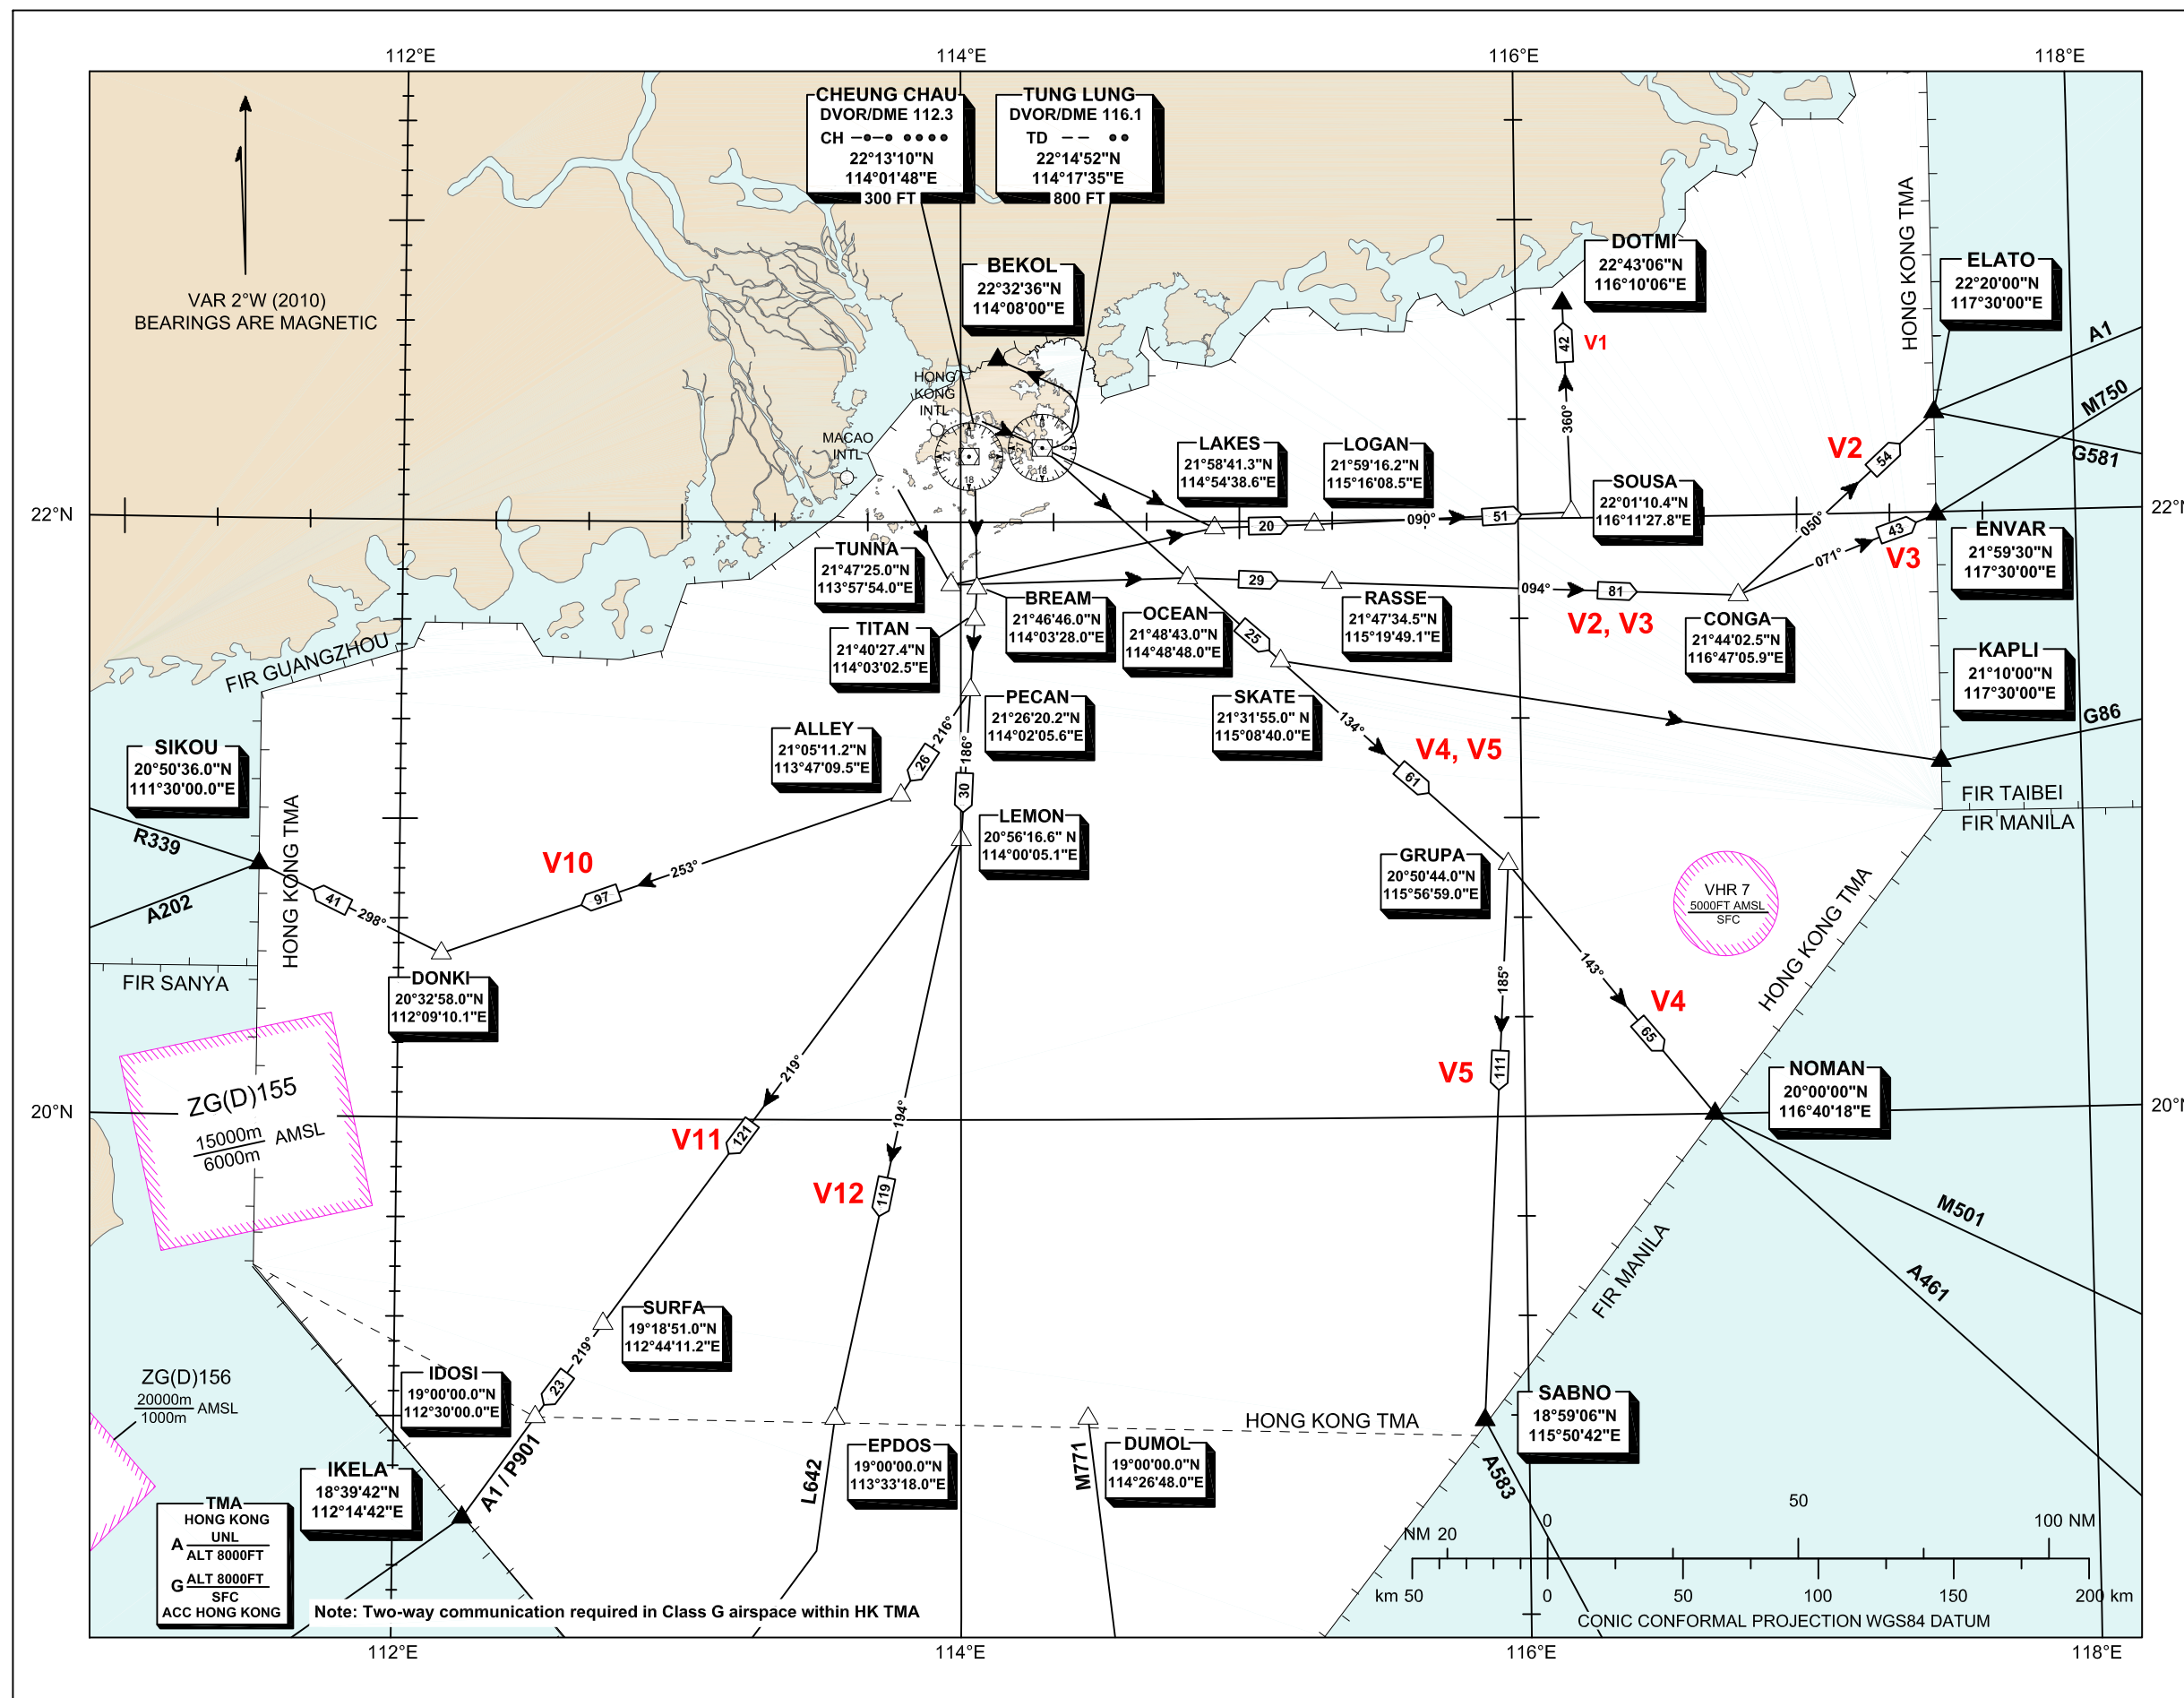

AREA CHART

DEPARTURE ROUTES

VHHH / HONG KONG TMA

**LEGEND**

Standard Instrument Departure Routes

→

See page ENR 6-1 ENROUTE CHART for additional legend.

See page ENR 3 for communication frequencies.